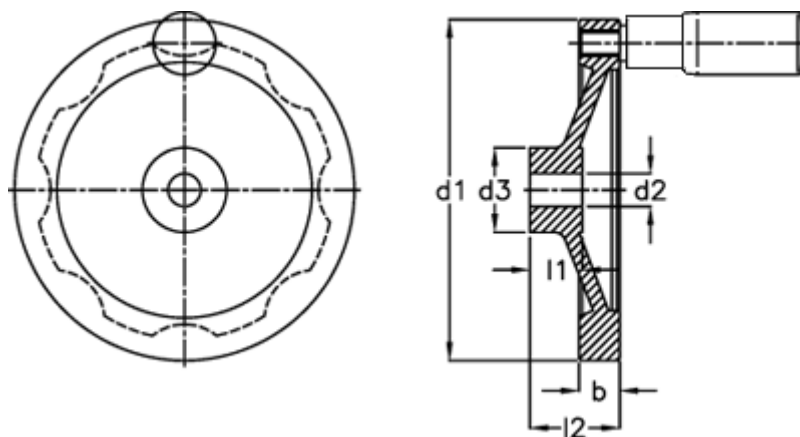

# Data Sheet

Article number: 20379306

Description: E+G Handwheel  
GN 323-140-K14-R

## Measures

b = 16.5

d1 = 140

d2 H7 = 14

d3 = 36

Handle = 24

l1 = 19

l2 = 36